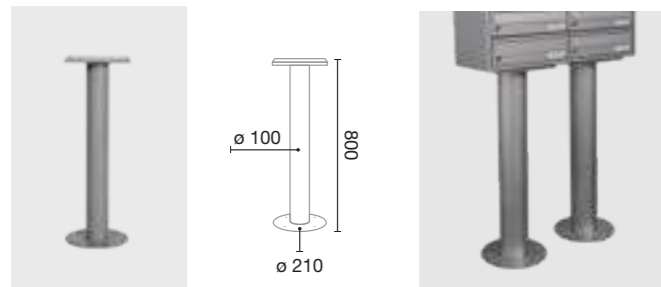

Base redondo / Base round