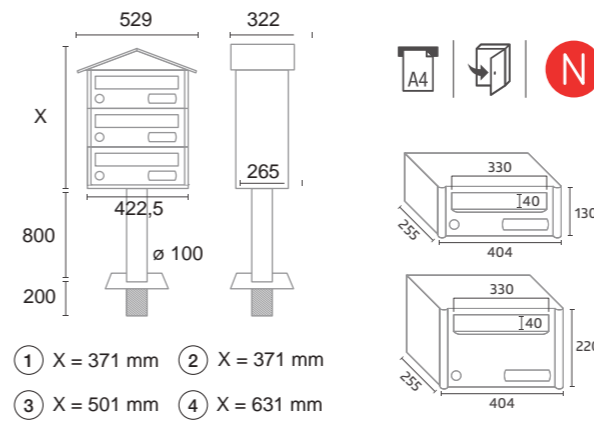

### HYBRID PUSH

28904	59,50 €
28901	
28903	63,00 €
28902	-

BCP

BEST SELLER

JOMA QUALITY GUARANTEE MADE IN SPAIN

Infórmenos si va a colgar el BCP a pared para que incluyamos y adaptemos sin cargo el kit de anclaje a pared.  
 Tell us if you're going to hang the BCP on the wall so we can make adaptations and include the wall mounting kit free of charge.