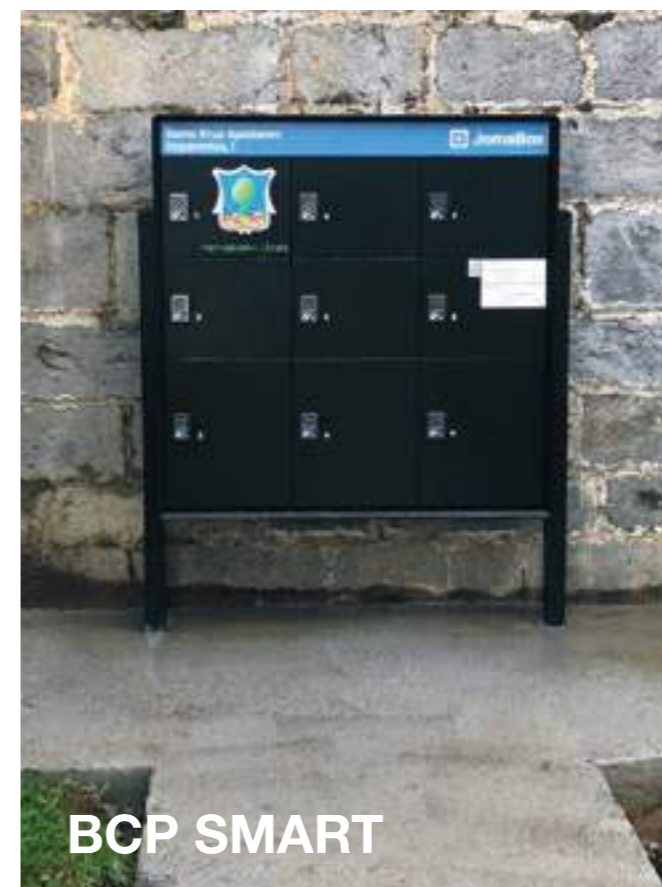

Smart lock

JOMA  
QUALITY  
GUARANTEE  
**MADE IN  
SPAIN**

REF.	EAN	ACABADO / FINISH
POK2GES	8413612192346	Gris antracita / Anthracite grey
POK2EES	8413612192360	JomaColor

Ver precios en catálogo "Mail Safe Box Equip 2022" / See prices in "Mail Safe Box Equip 2022" catalogue.