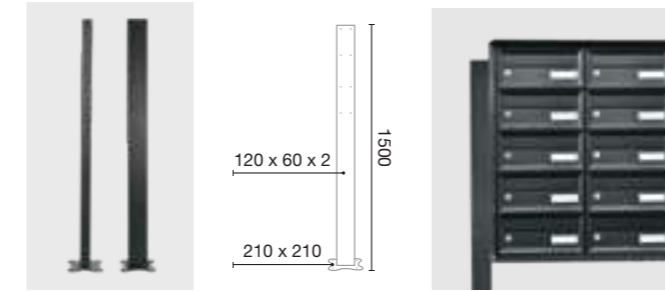

Lateral basic / Lateral basic