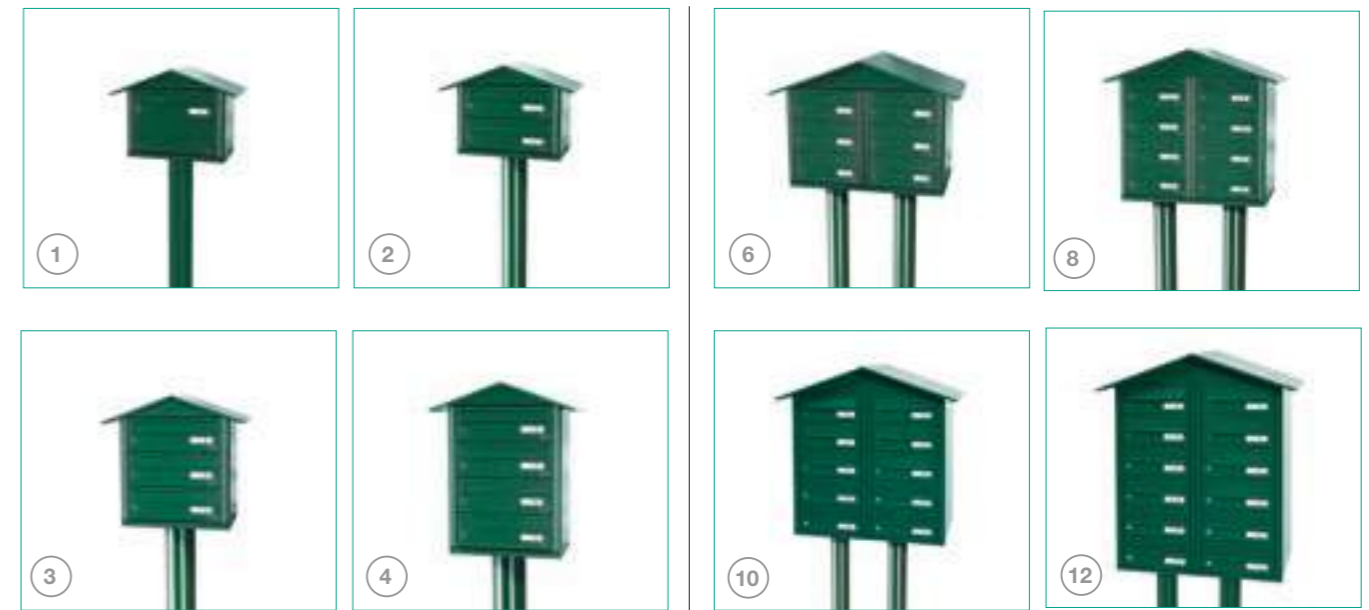

### HYBRID PUSH

28904	59,50 €
28901	
28903	63,00 €
28902	-

BCP

BEST SELLER

JOMA QUALITY GUARANTEE MADE IN SPAIN

Infórmenos si va a colgar el BCP a pared para que incluyamos y adaptemos sin cargo el kit de anclaje a pared.  
 Tell us if you're going to hang the BCP on the wall so we can make adaptations and include the wall mounting kit free of charge.