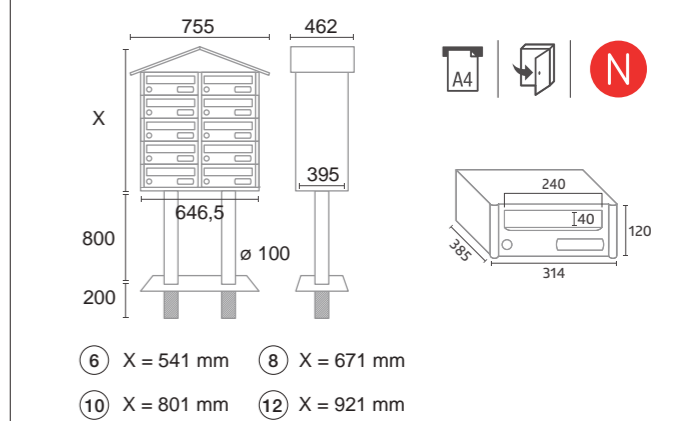

### HYBRID PUSH

28904	59,50 €
28901	
28903	63,00 €
28902	-

BCP

BEST SELLER

JOMA QUALITY GUARANTEE MADE IN SPAIN

Infórmenos si va a colgar el BCP a pared para que incluyamos y adaptemos sin cargo el kit de anclaje a pared.  
 Tell us if you're going to hang the BCP on the wall so we can make adaptations and include the wall mounting kit free of charge.